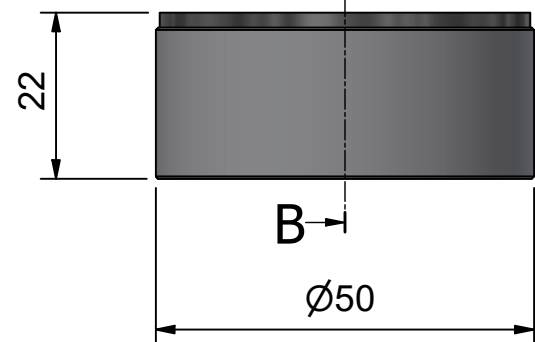

861545 / 861565

861566

Attach RG-193 or 194 with MIN 4 total turns

8-16mm glass

t=glass thickness

Optional parts: