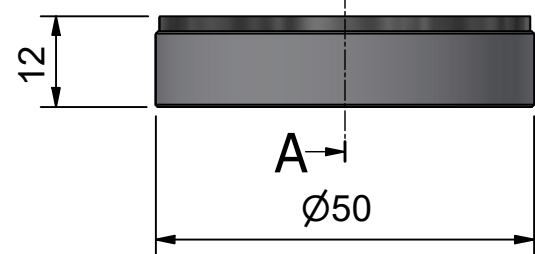

861545 / 861565

861566

Attach RG-193 or 194 with MIN 4 total turns

8-16mm glass

t=glass thickness

Optional parts: