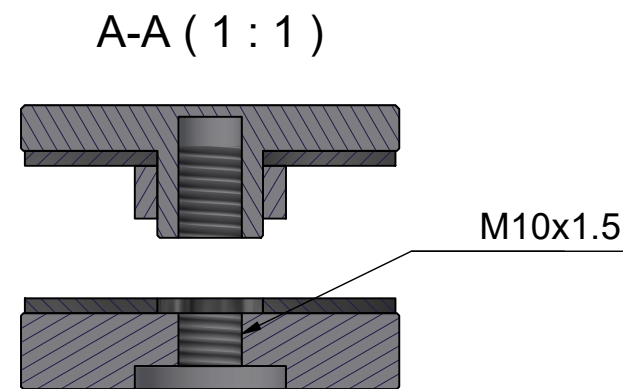

861545 / 861565

861566

Attach RG-193 or 194 with MIN 4 total turns

8-16mm glass

t=glass thickness

Optional parts: