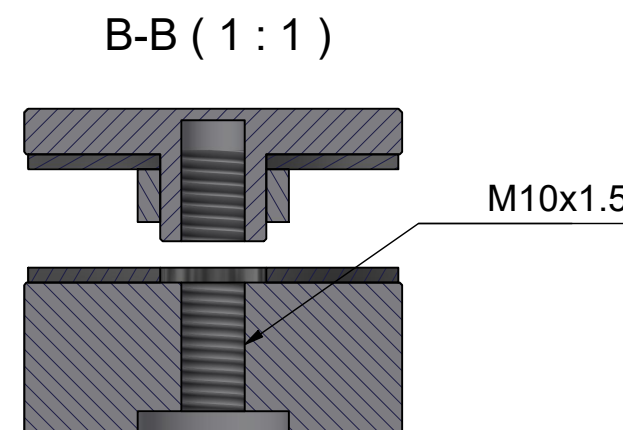

861545 / 861565

861566

Attach RG-193 or 194 with MIN 4 total turns

8-16mm glass

t=glass thickness

Optional parts: