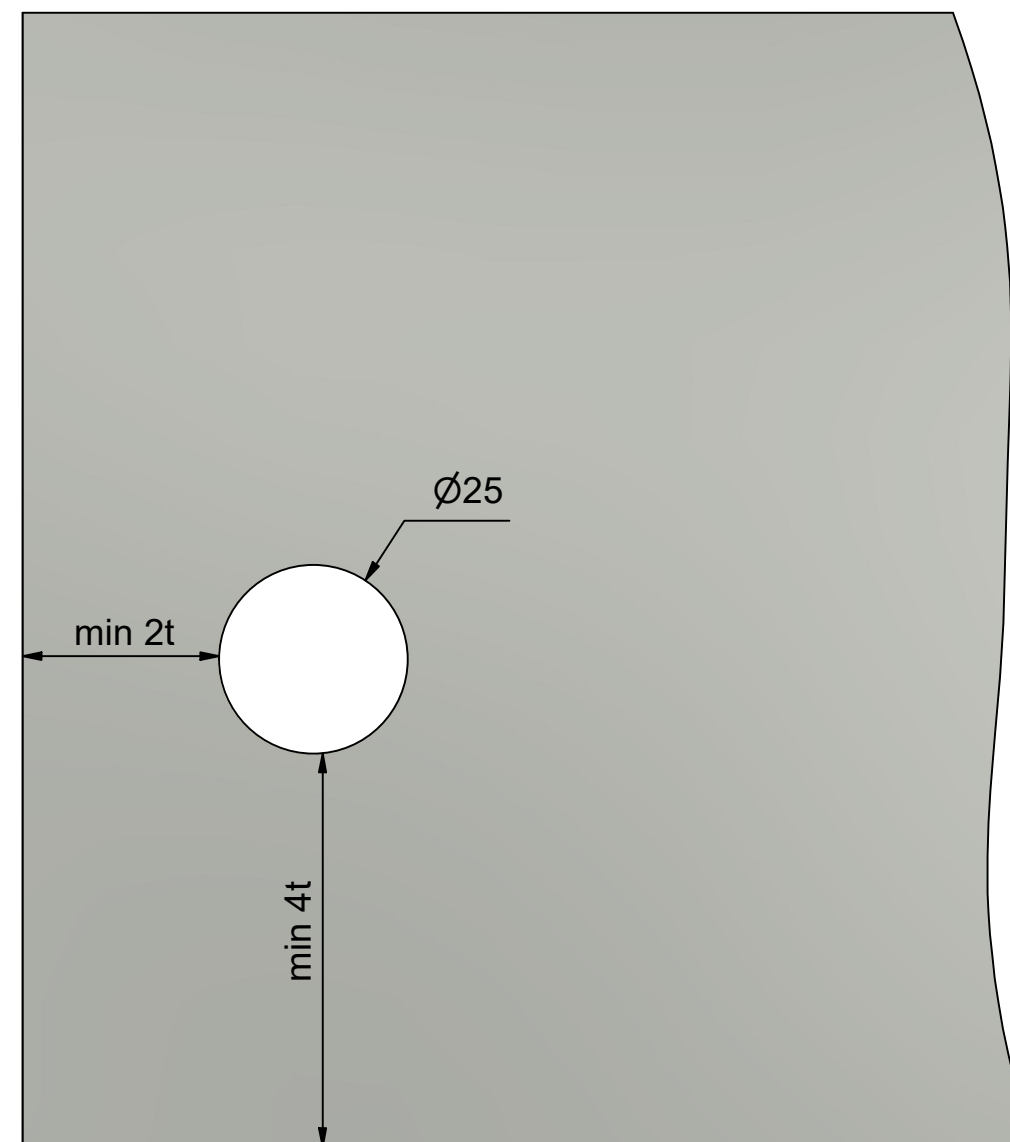

861545 / 861565

861566

Attach RG-193 or 194 with MIN 4 total turns

8-16mm glass

t=glass thickness

Optional parts: