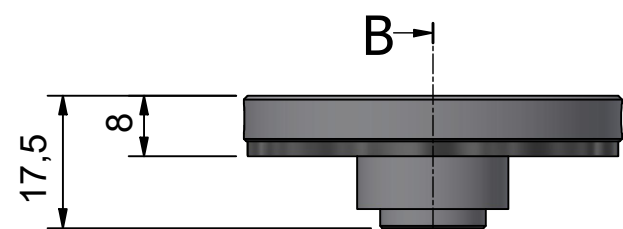

861545 / 861565

861566

Attach RG-193 or 194 with MIN 4 total turns

8-16mm glass

t=glass thickness

Optional parts: