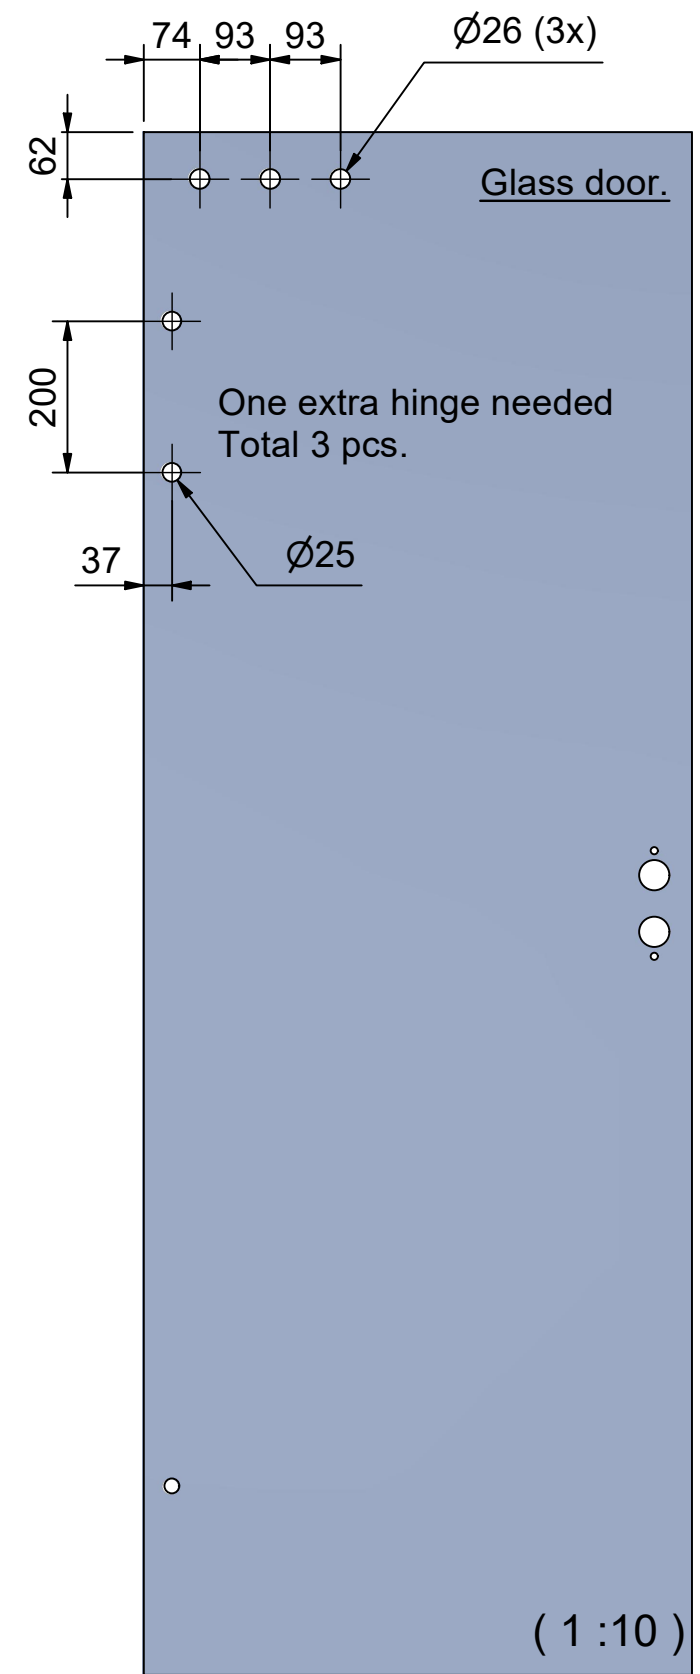

Right handed door.

Pre-tension the door closer when mounting the arm.

Note:
Other door measures, see RG-584

Left handed door.

Pre-tension the door closer when mounting the arm.

Note:
Other door measures, see RG-584