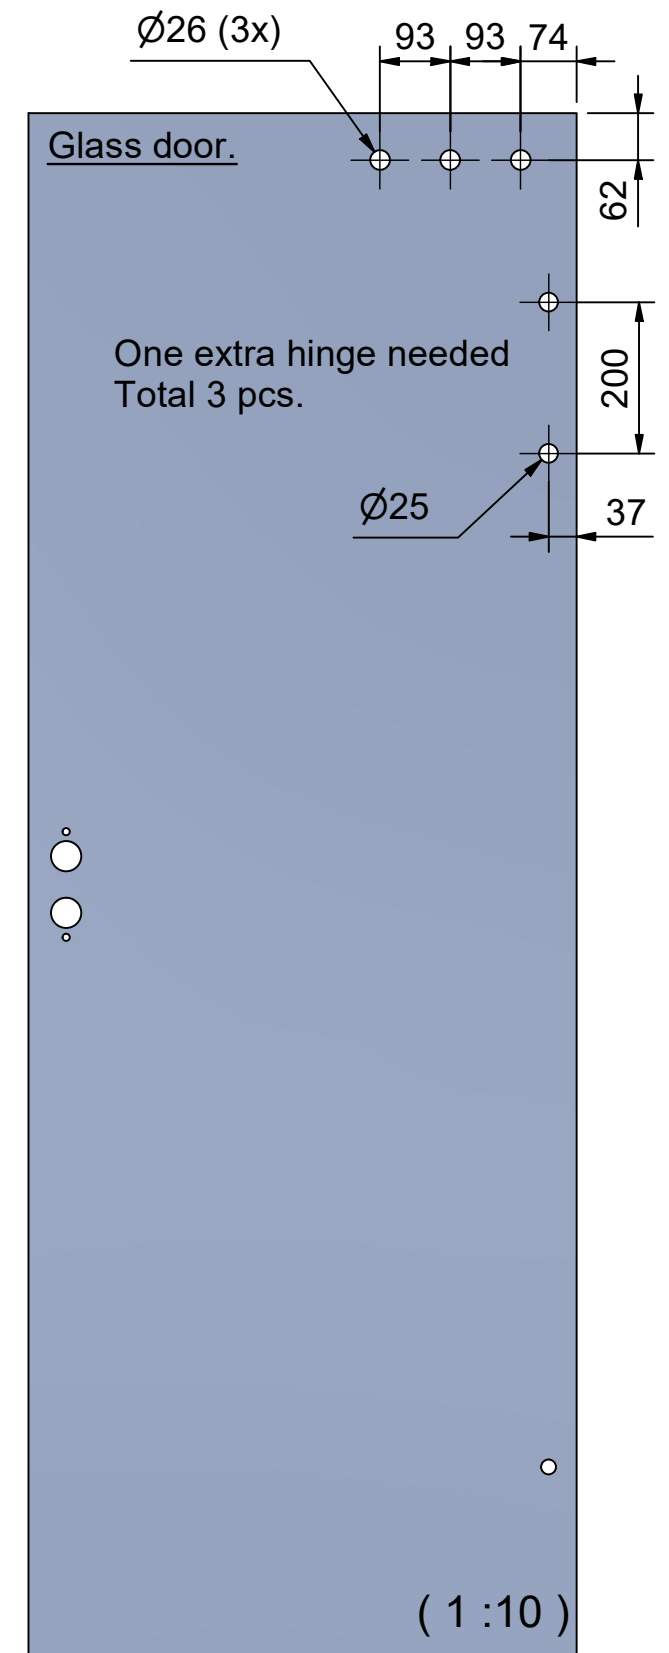

Right handed door.

Pre-tension the door closer when mounting the arm.

Note:
Other door measures, see RG-584

Left handed door.

Pre-tension the door closer when mounting the arm.

Note:
Other door measures, see RG-584