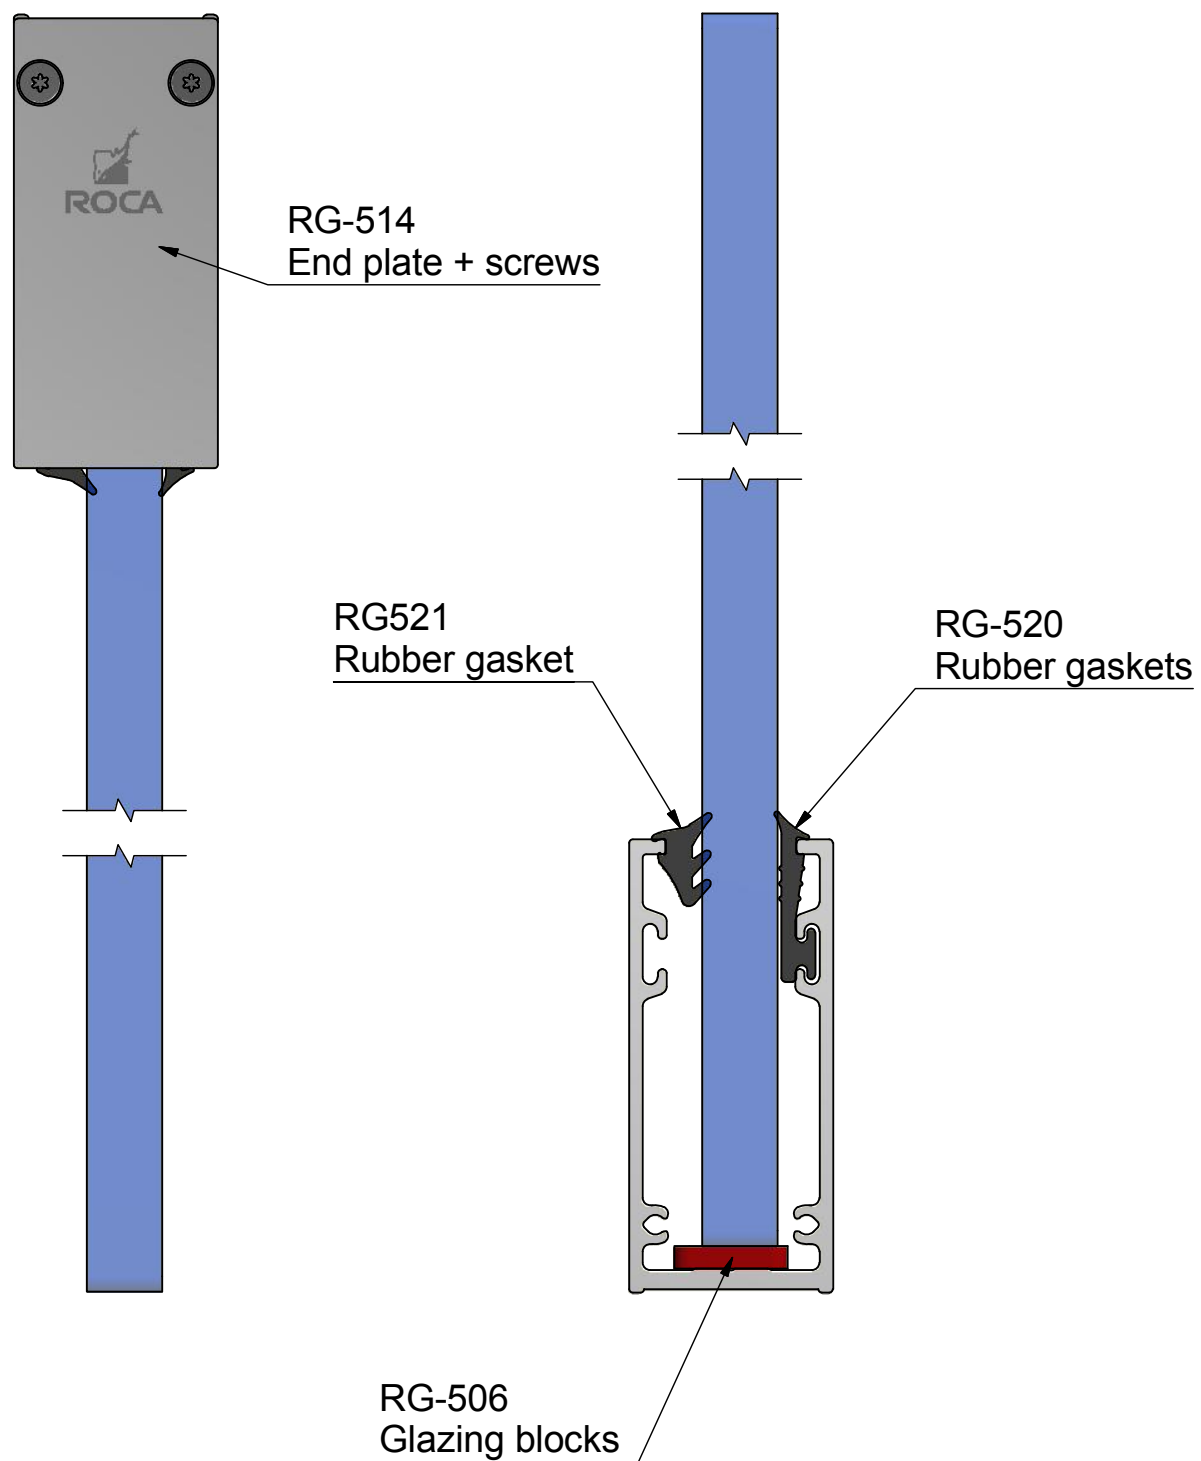

ROCA

Accessories not included.

RG-504

X = Deduction for glass (floor) = T + glazing blocks height
 X = Deduction for glass (wall or ceiling) = T + screw height + clearance

Standard length 2600/5200mm
 Fits 8/10mm glass
 For 12 - 12,76mm glass, use gasket 860308

Aluminum / Anodized	Date 160901/LW
Name Wall, ceiling and floor profile	Item no. RG-504