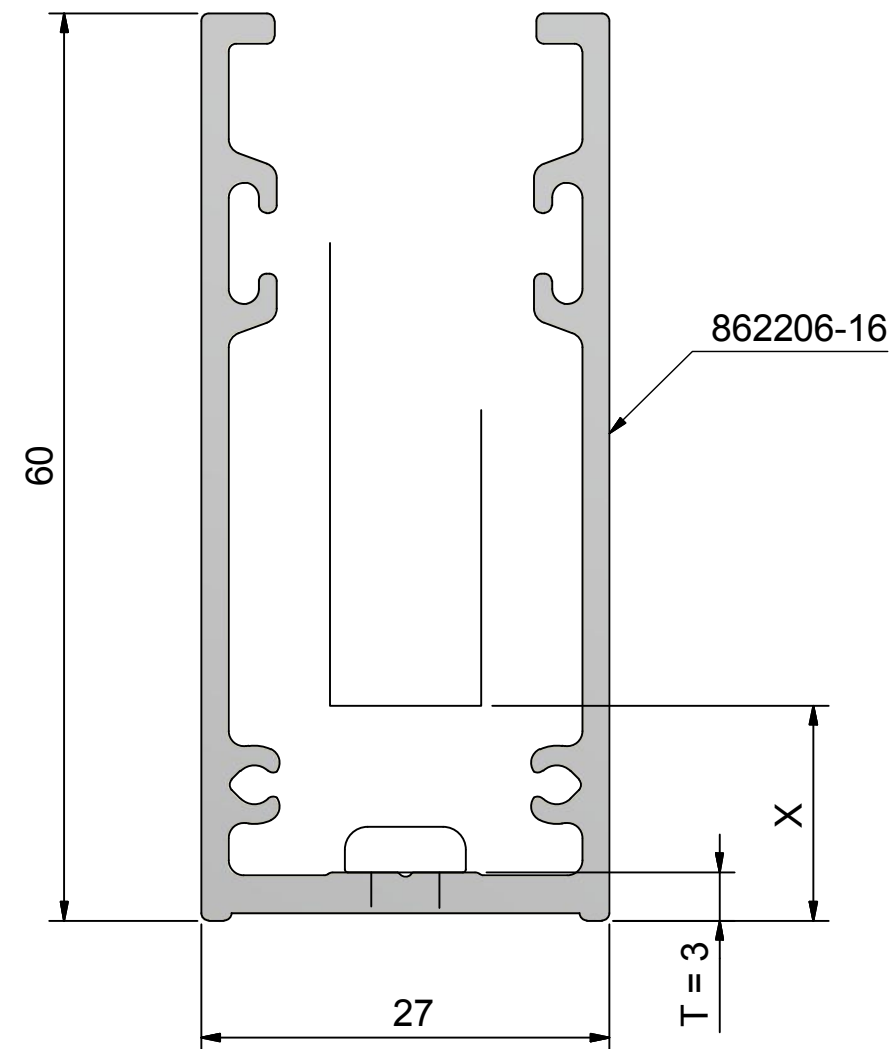

ROCA

Accessories not included.

RG-504

X = Deduction for glass (floor) = T + glazing blocks height
 X = Deduction for glass (wall or ceiling) = T + screw height + clearance

Standard length 2600/5200mm
 Fits 8/10mm glass
 For 12 - 12,76mm glass, use gasket 860308

Aluminum / Anodized	Date 160901/LW
Name Wall, ceiling and floor profile	Item no. RG-504